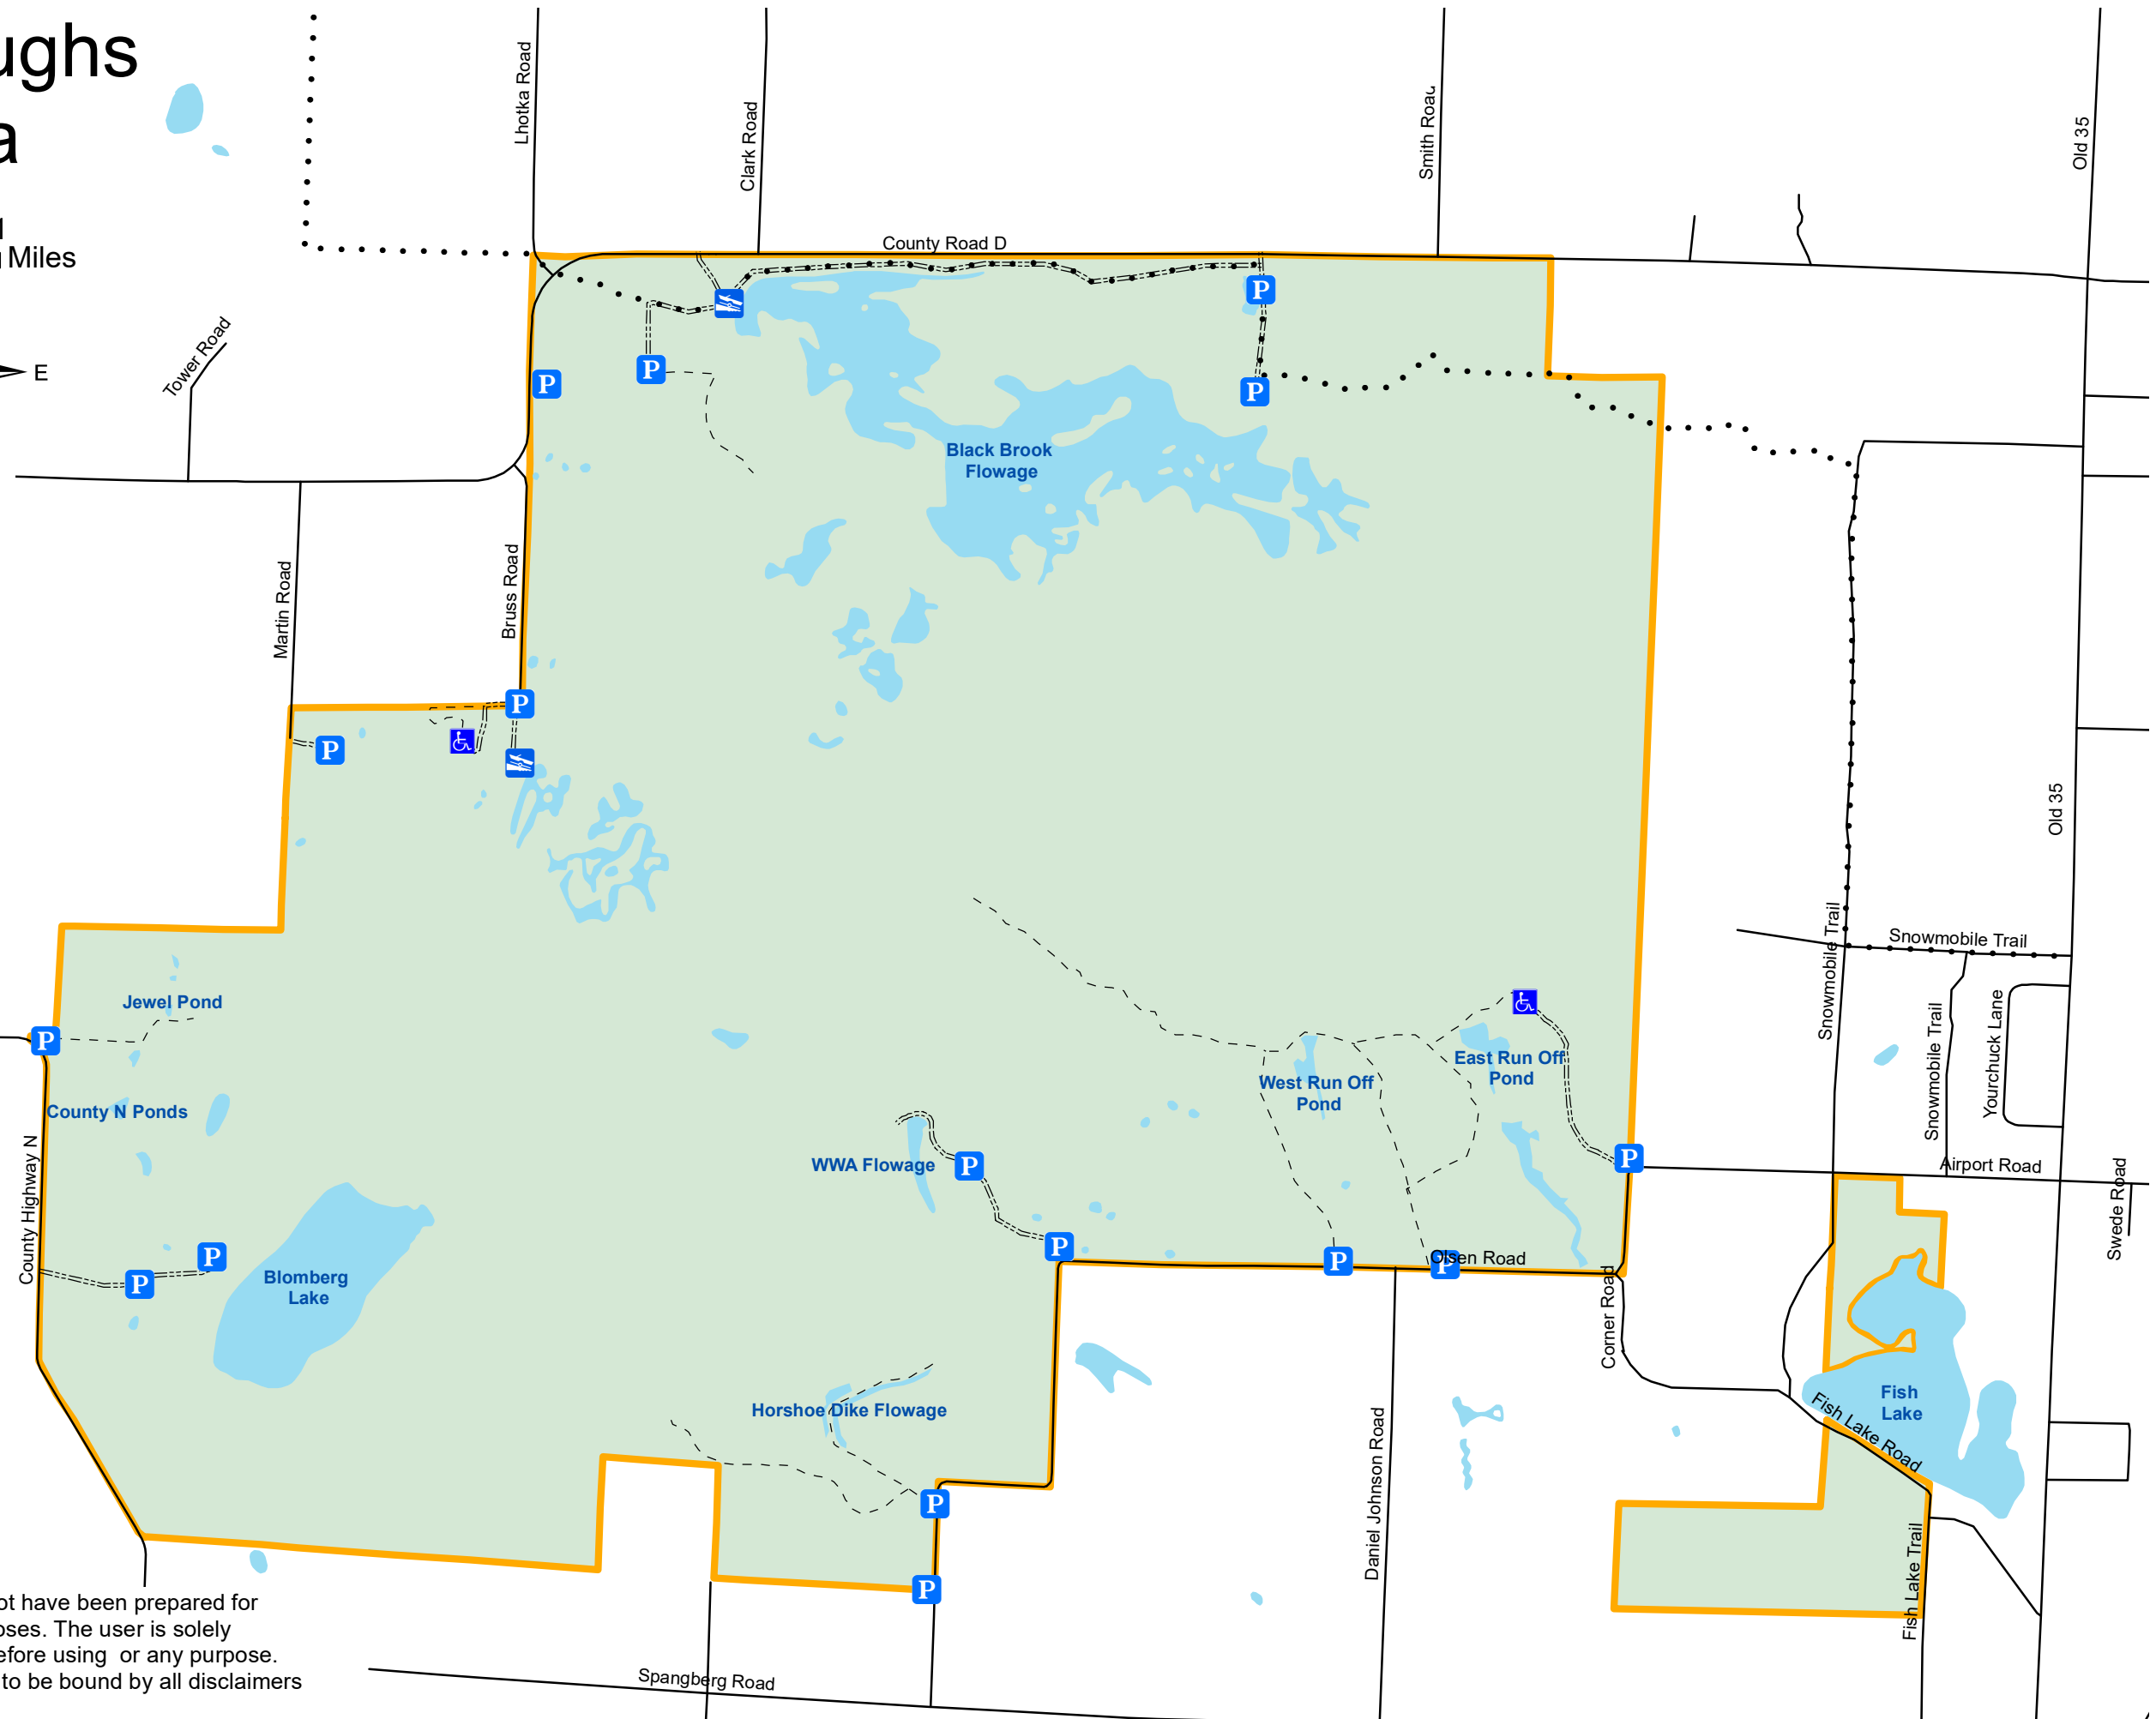

Amsterdam Sloughs Wildlife Area

0 0.25 0.5 1 Miles

Legend

-  Accessible Hunting Blind
-  Parking
-  Boat Launch
-  Snowmobile Trail
-  Road
-  Minimum Maintenance Road
-  Trail
-  Flowage
-  Amsterdam Sloughs Boundary

This map is for informational purposes only and may not have been prepared for or be suitable for legal, engineering or surveying purposes. The user is solely responsible for verifying the accuracy of information before using or any purpose. By using this product for any purpose, the user agrees to be bound by all disclaimers found at <https://dnr.wisconsin.gov/legal>.