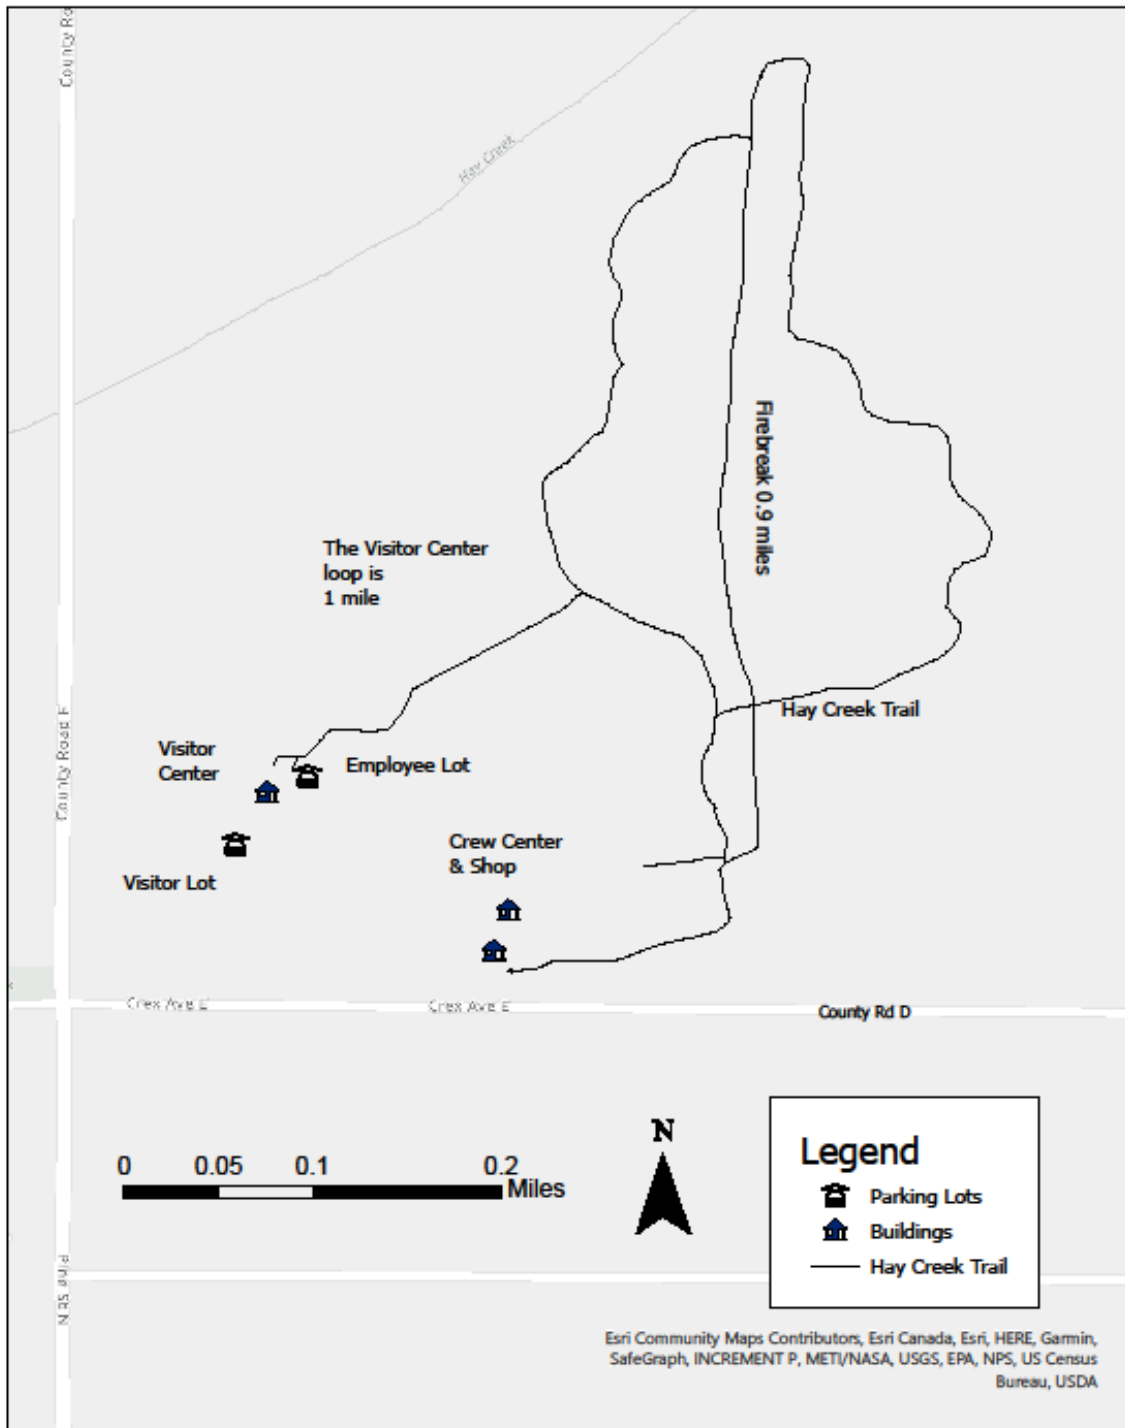

Crex Meadows Hay Creek Hiking Trail

Upper Phantom Hiking and Ski Trails