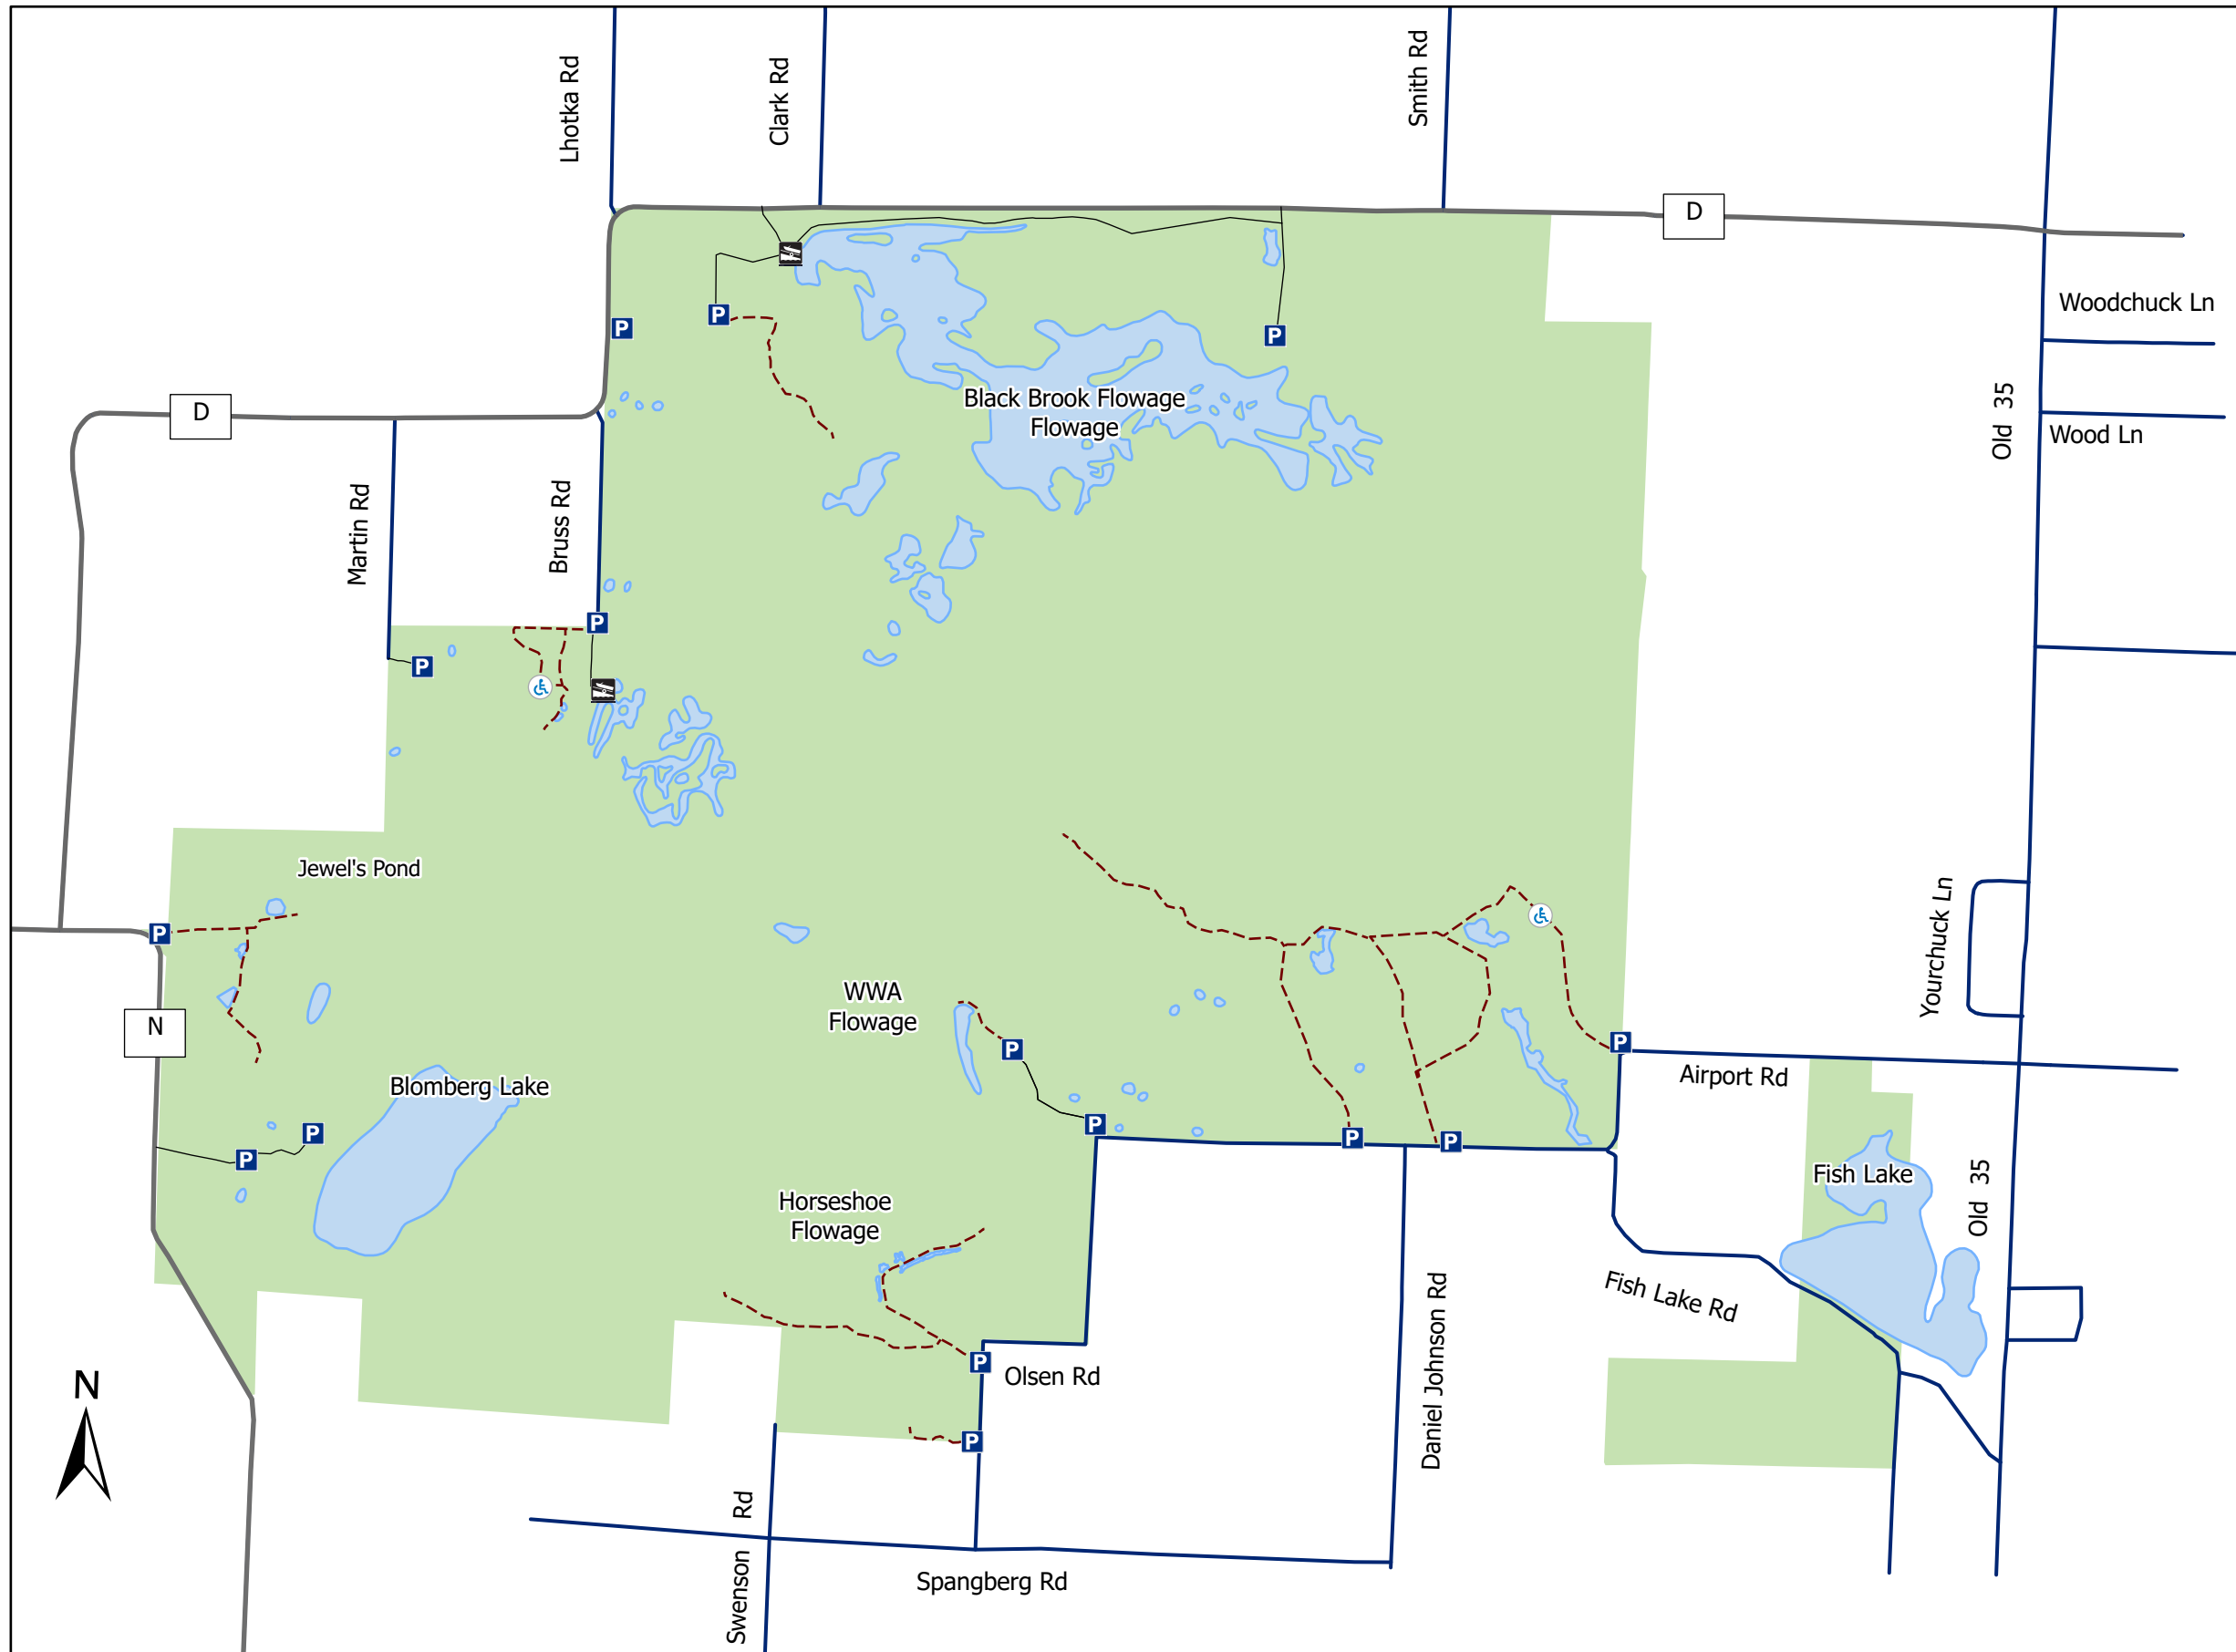

# Amsterdam Sloughs Wildlife Area

**Legend**

- Handicap Accessible Hunting Blind
- Parking Lot
- Boat Launch
- Trail
- Minimum Maintenance Road
- County Road
- Town Road
- Water Features
- Property Boundary